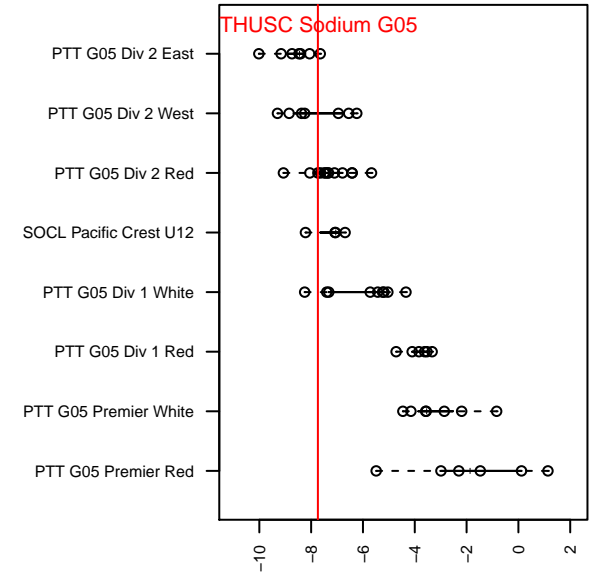

**attack and defense rating
relative to others at age
and all opponents in last 13 months**