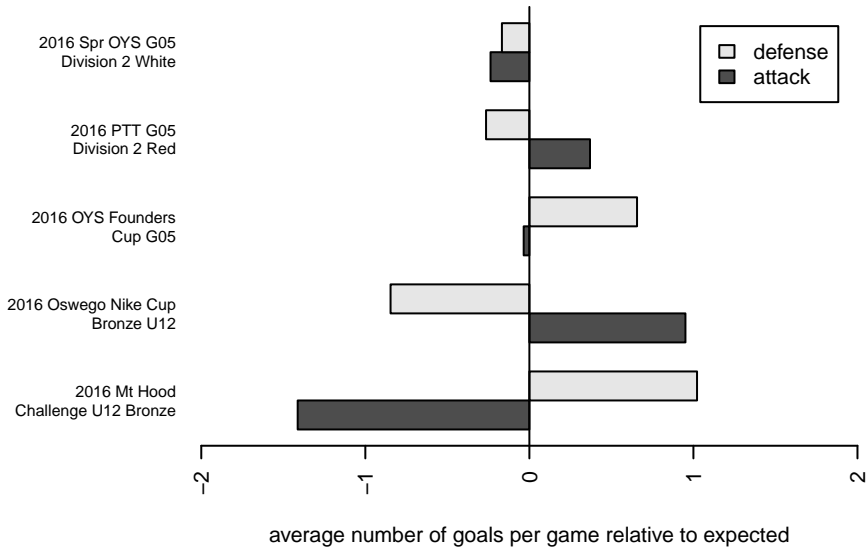

Performance relative to 13 month average