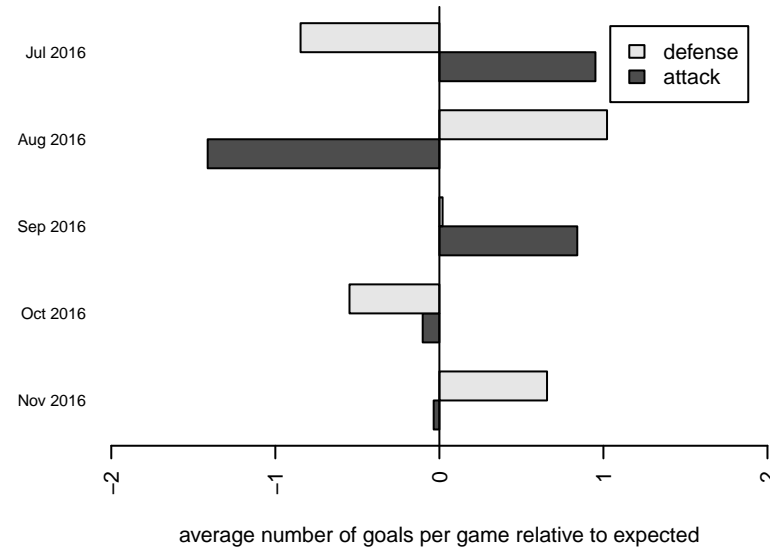

Performance relative to 13 month average