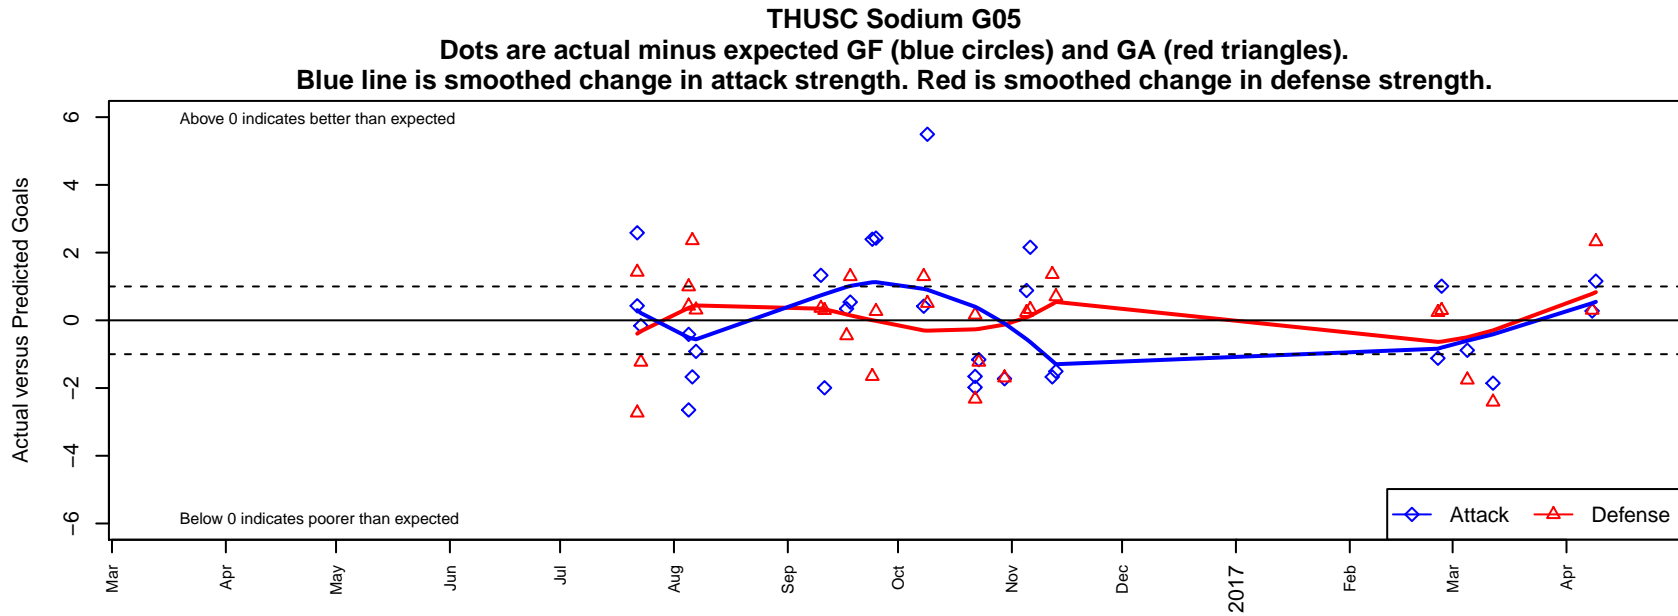

**attack and defense variance (black dot)
relative to other teams
and top 10 in region**

**attack and defense rating
relative to others at age
and all opponents in last 13 months**

THUSC Sodium G05

Tualatin Hills United SC
Tualatin Hills, OR
G05 total strength=423
attack=0.44 defense=0.17
fall league = PTT G05 Div 2 Red
spr league = Spr OYS G05 Div 2 White

alt names used:
THUSC 05G United Sodium
THUSC SODIUM (OR)
THUSC Sodium G05
THUSC 05G United Sodium
THUSC 05G United Sodium

Venues played:
2016 Oswego Nike Cup Bronze U12
2016 Mt Hood Challenge U12 Bronze
2016 PTT G05 Division 2 Red
2016 OYS Founders Cup G05
2016 Spr OYS G05 Division 2 White