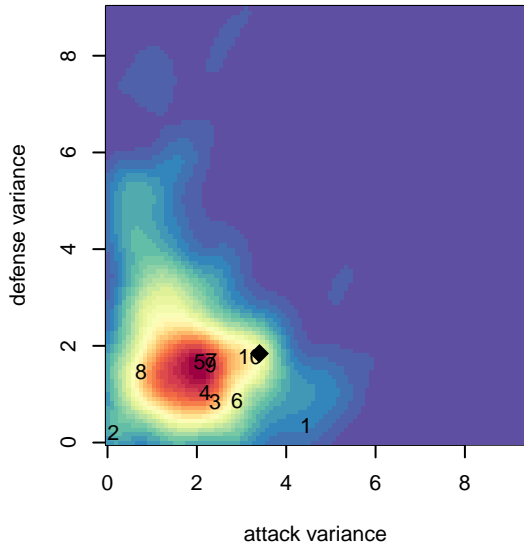

**attack and defense variance (black dot)
relative to other teams
and top 10 in region**